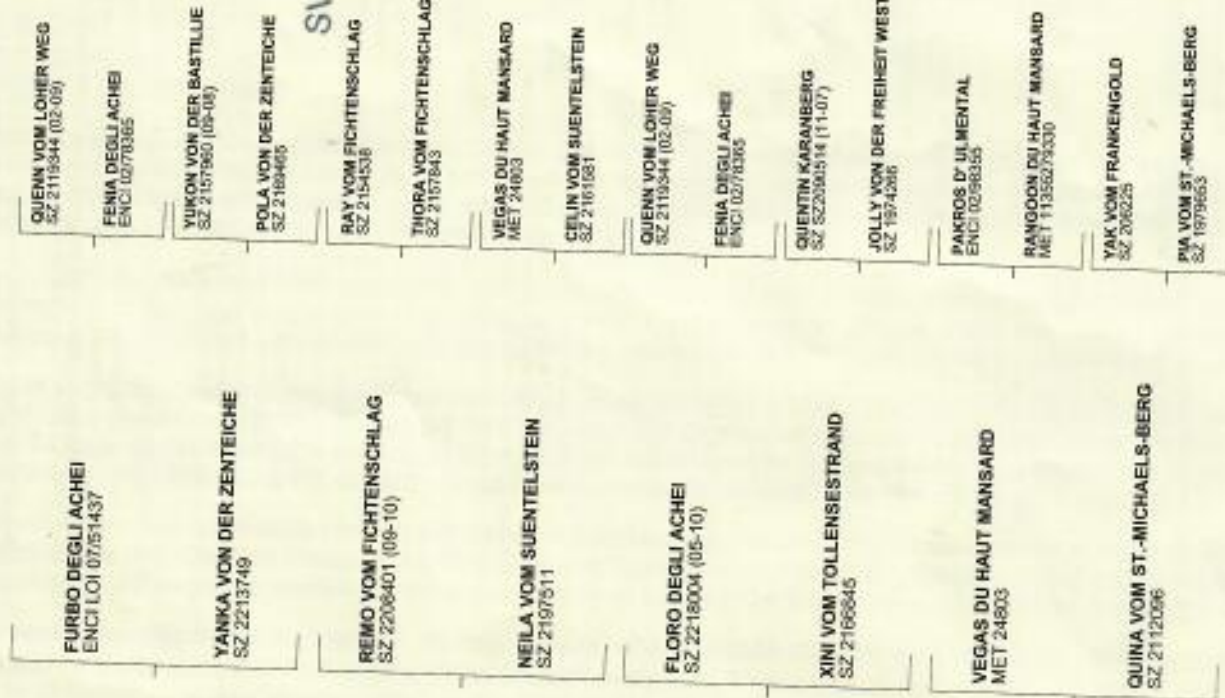

AMERICAN KENNEL CLUB • FOUNDED 1884

Certified Pedigree

Sire ZIPPO VON DER KAHLER HEIDE
DN4368001 (03-16) BLK & RD (GER) AKC
DNA #V771173

Dam BOSCO VON DER PRACHTALLEE

DN45901703
GERMAN SHEPHERD DOG MALE BLK & RD
Date Whelped: 02/24/2016
Breeder: LEIGH RUTTI

VERIFICATION OF ANCESTRY ON FILE AT THE
GSDCA-WDA OFFICE

020017168536

Gracie's Wagzler
GSDCA-WDA Office

3-AUG-2017

Dam XANTE VON DER PRACHTALLEE

DN42950801 (10-15) OFA35G OFEL35 BLK &
RD (GER) AKC DNA #V762040

AMERICAN
KENNEL CLUB®

Erin DiLandro
Executive Secretary

The Seal of The American Kennel Club affixed hereto certifies that this pedigree was compiled from official Stud Book records on July 11, 2017.

ED-Befund
normal
SV-Zuchtbuchamt