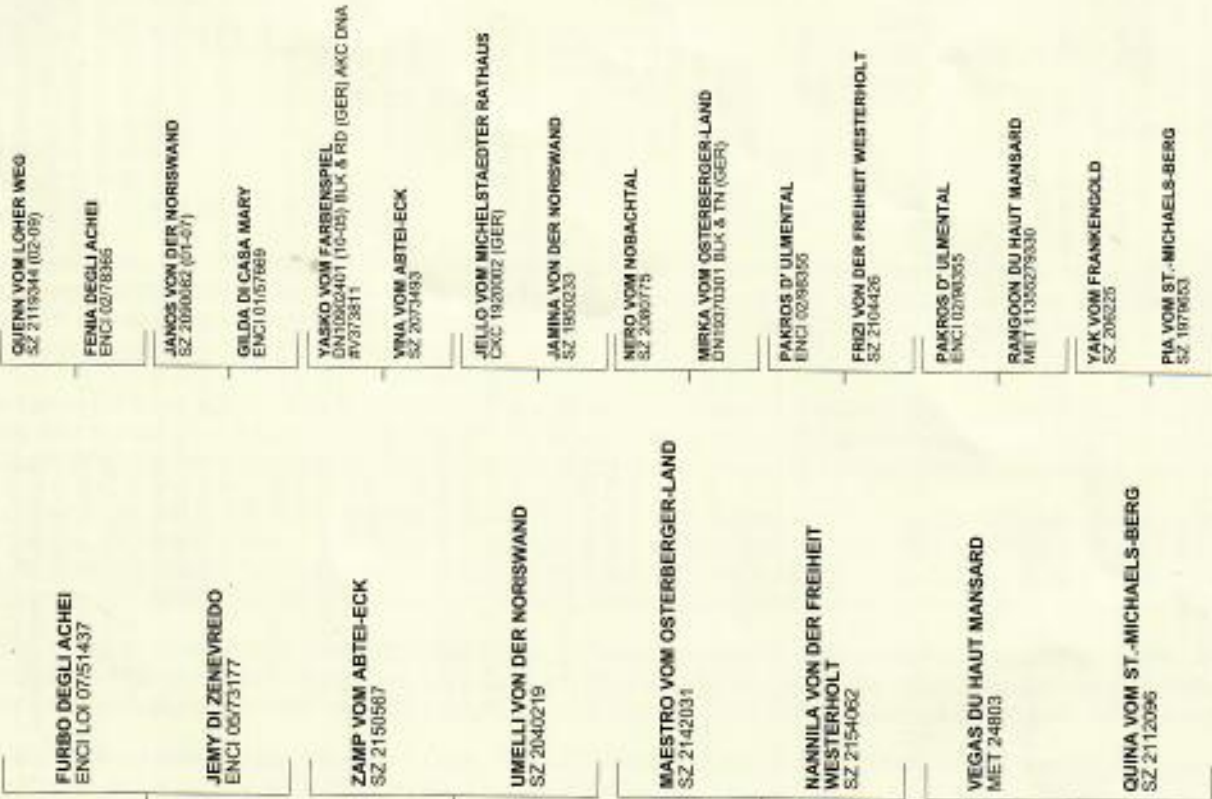

AMERICAN KENNEL CLUB • FOUNDED 1884

**Certified Pedigree**

**Sire**  
**NICO VOM HIMMELTAL**  
DN43063301 (03-16) BLK & TN (GER) AKC  
DNA #V763206

**ELLA VOM MICHAELBERG**

DN47297503  
GERMAN SHEPHERD DOG FEMALE BLK & RD  
Date Whelped: 07/16/2016  
Breeder: LEIGH RUTTI

**Dam**  
**HUMMEL VOM ST-MICHAELS-BERG**  
DN37689001 (02-14) BLK & RD (GER) AKC  
DNA #V711928

**AMERICAN  
KENNEL CLUB®**

**FULZ DI ZENEVREDO**  
SZ 2250707 (06-11)

**KIRA VOM HIMMELTAL**  
SZ 2194731

**SHICCO VON DER FREIHEIT  
WESTERHOLT**  
SZ 2190046 (06-11)

**HOPE VOM ST-MICHAELS-BERG**  
SZ 2211641

*Erna D. Vard*  
Executive Secretary

The Seal of The American Kennel Club affixed hereto certifies that this pedigree was compiled from official Stud Book records on August 12, 2018.